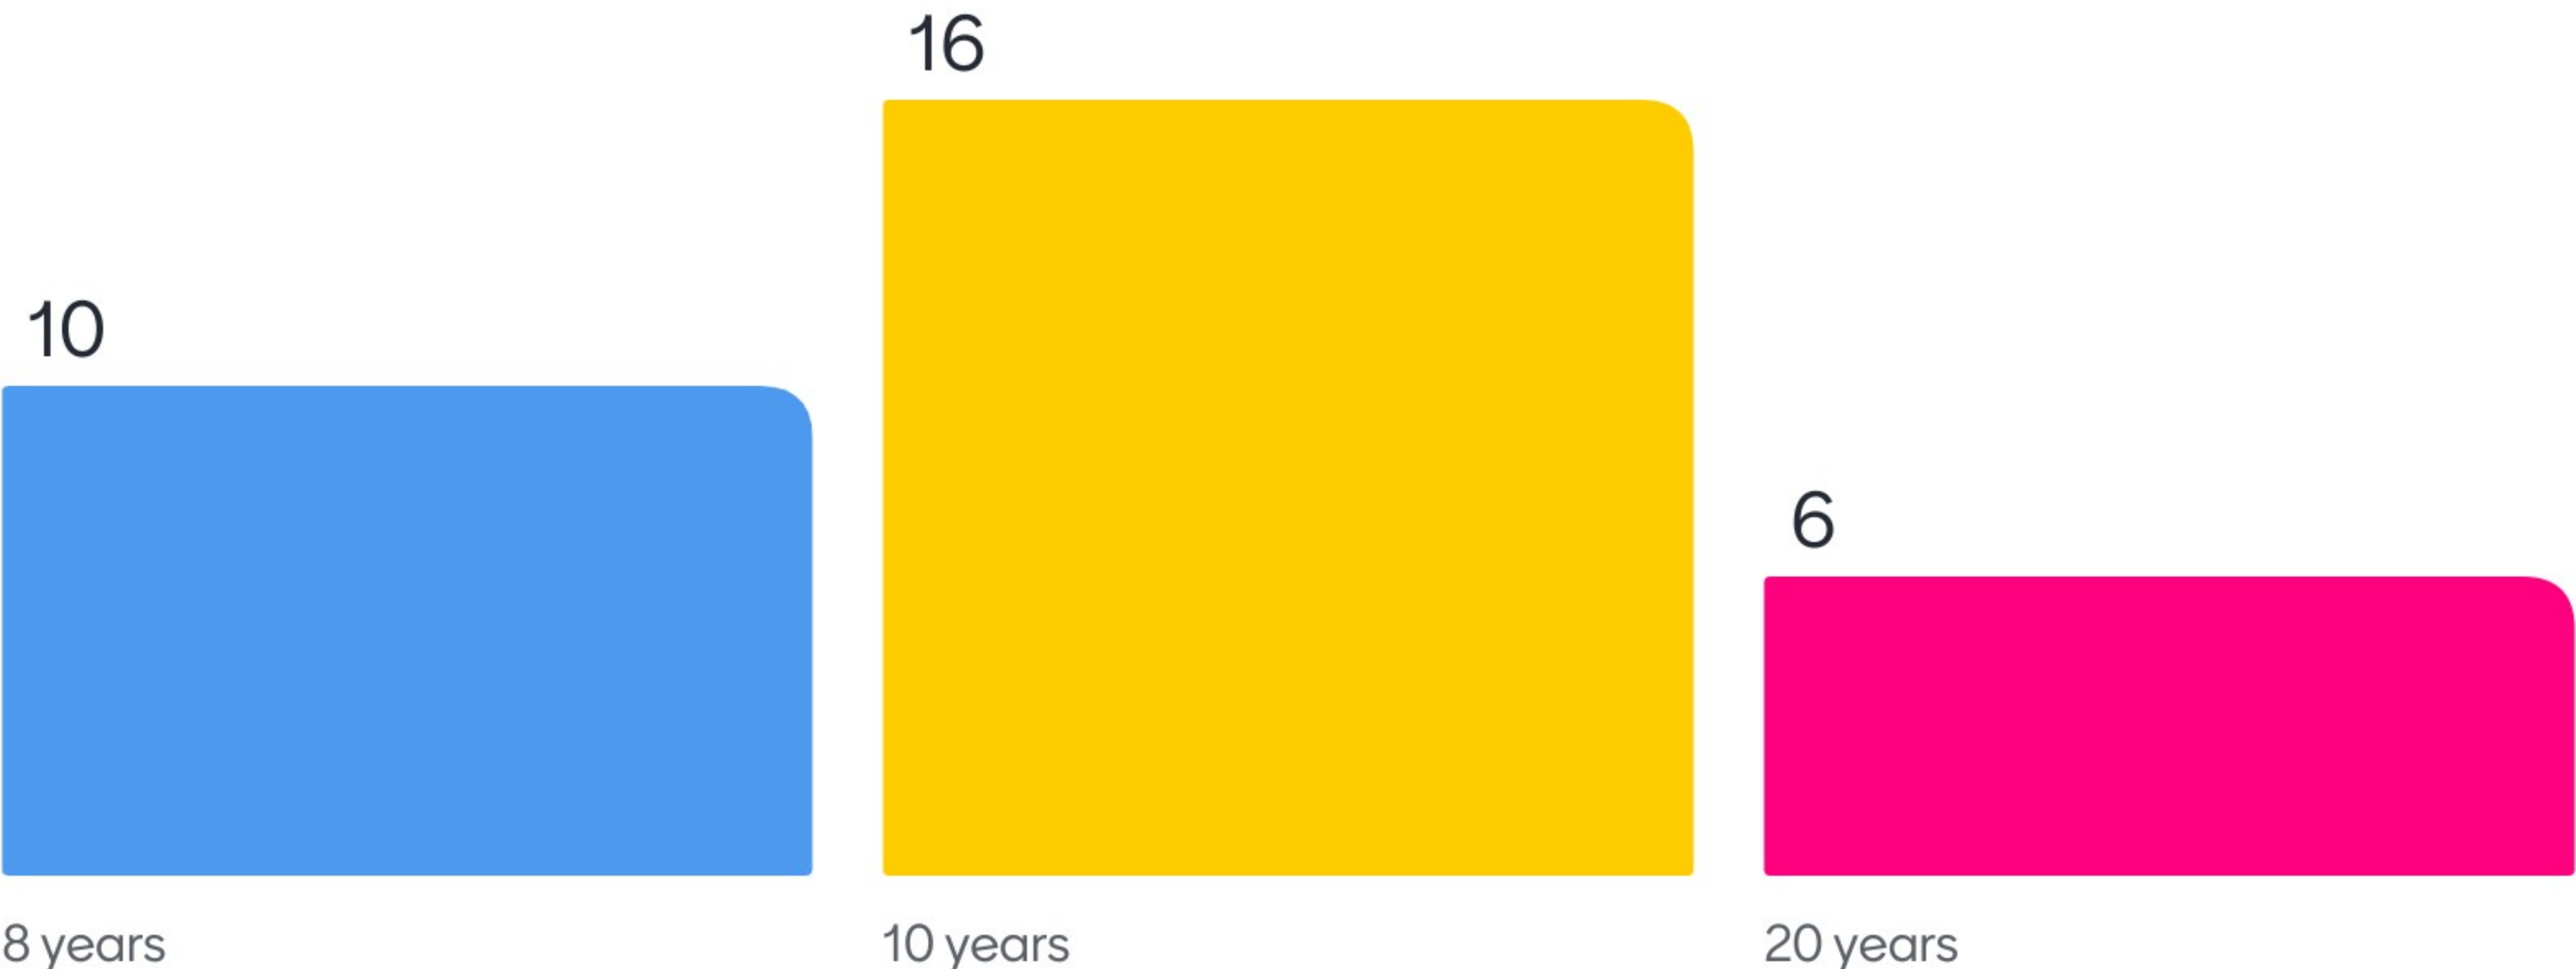

What is the emblem of the Chinese Communist Party?

17

Red dragon

1

Blue moon

13

Hammer and sickle

Which position is de "de facto" highest ranking political position in China?

After Meo Ze Dong how long were General Secretaries of the CCP typically elected?

Which one is the biggest parliament in the world?

Which anniversary of the Chinese Revolution was celebrated on 1st October 2024?

How big is currently the Chinese economy?

How is the trade balance in goods between the EU and China?

Officially how many children were Chinese families allowed to have between 1980 and 2016?

Now time for questions and discussion - F2F or here online