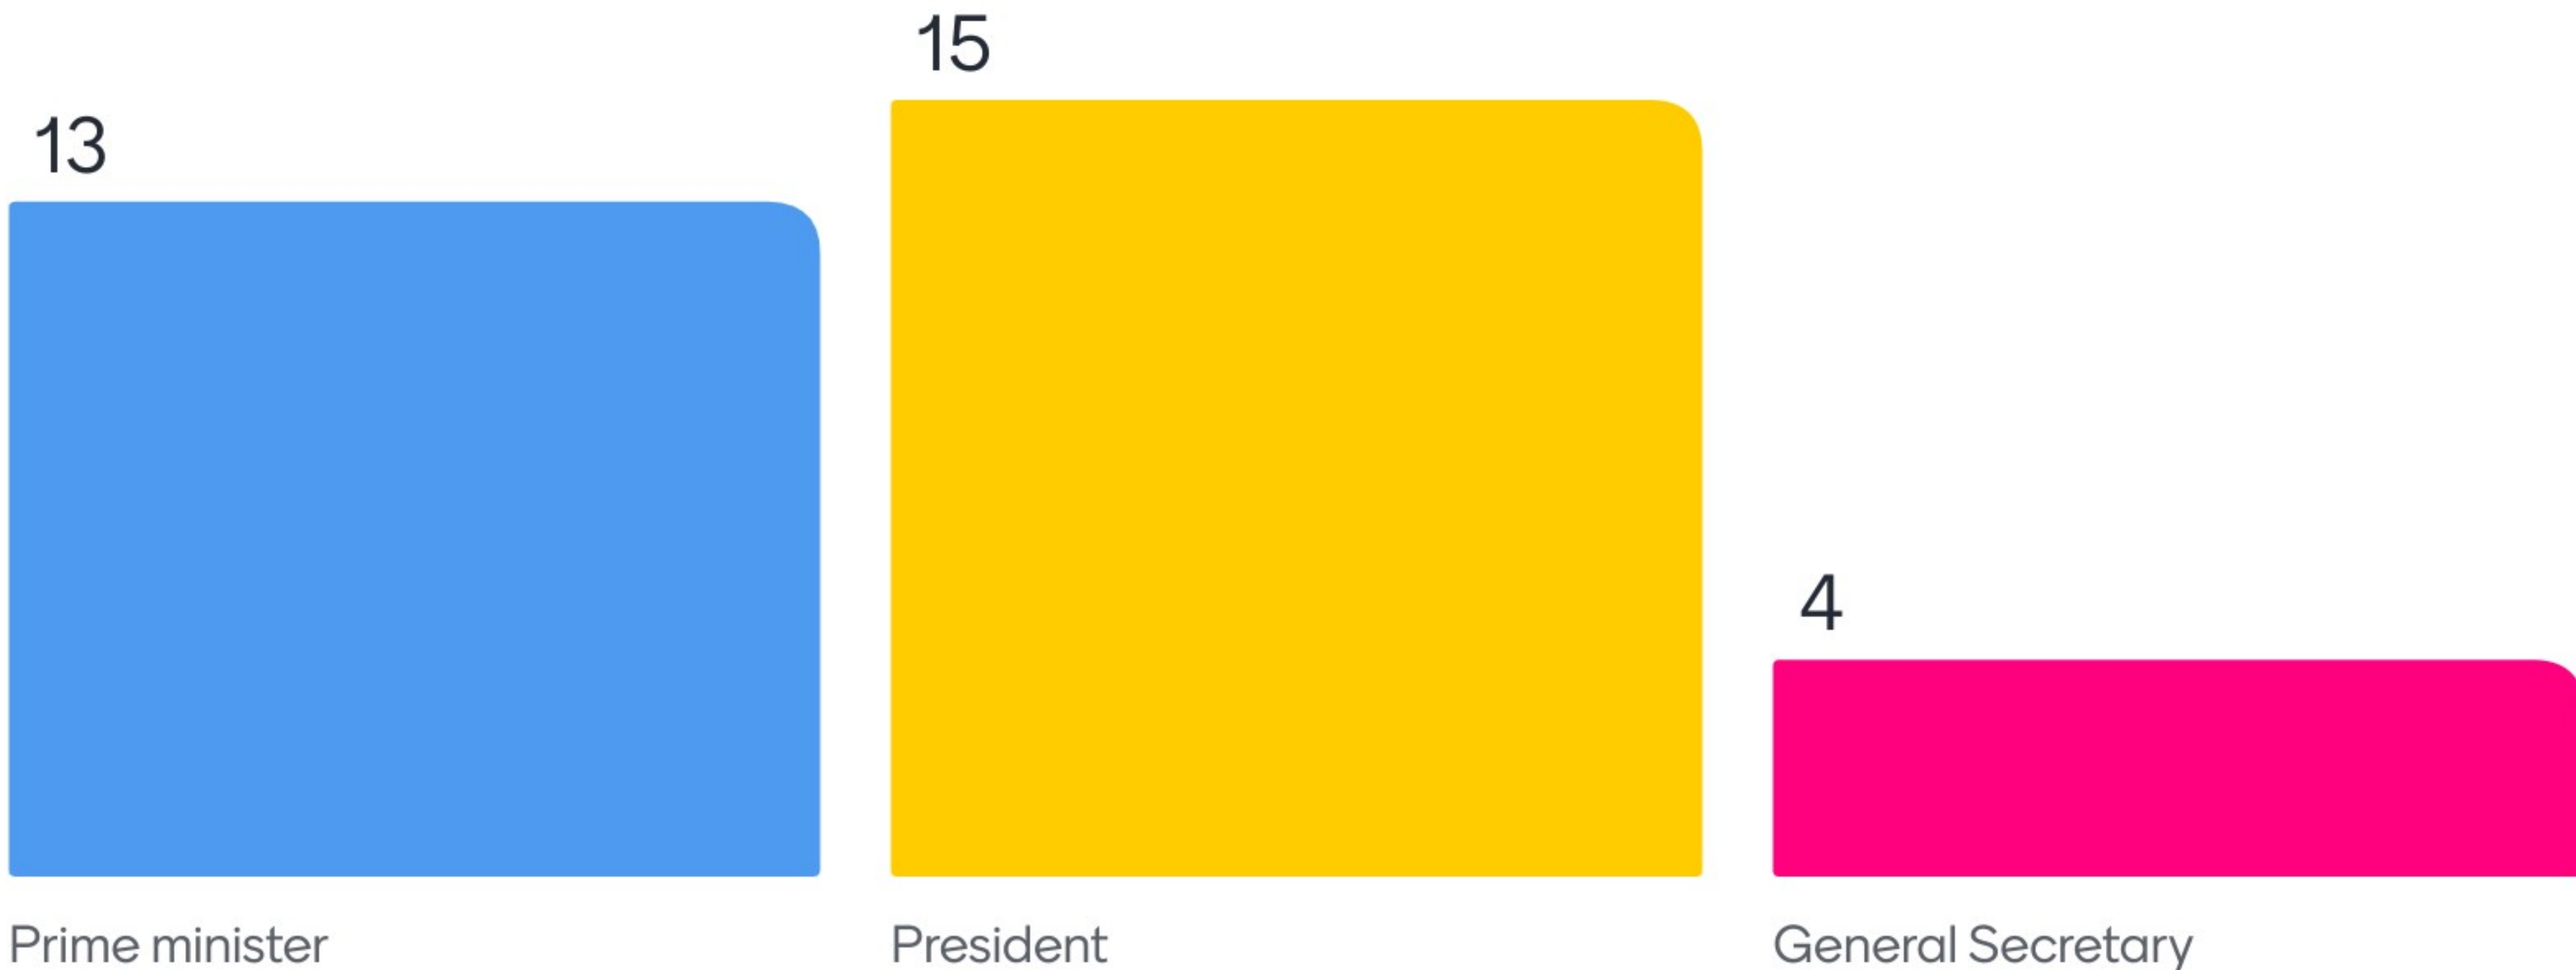

What is the emblem of the Chinese Communist Party?

17

Red dragon

1

Blue moon

13

Hammer and sickle

Which position is de "de facto" highest ranking political position in China?

After Meo Ze Dong how long were General Secretaries of the CCP typically elected?

Which one is the biggest parliament in the world?

Which anniversary of the Chinese Revolution was celebrated on 1st October 2024?