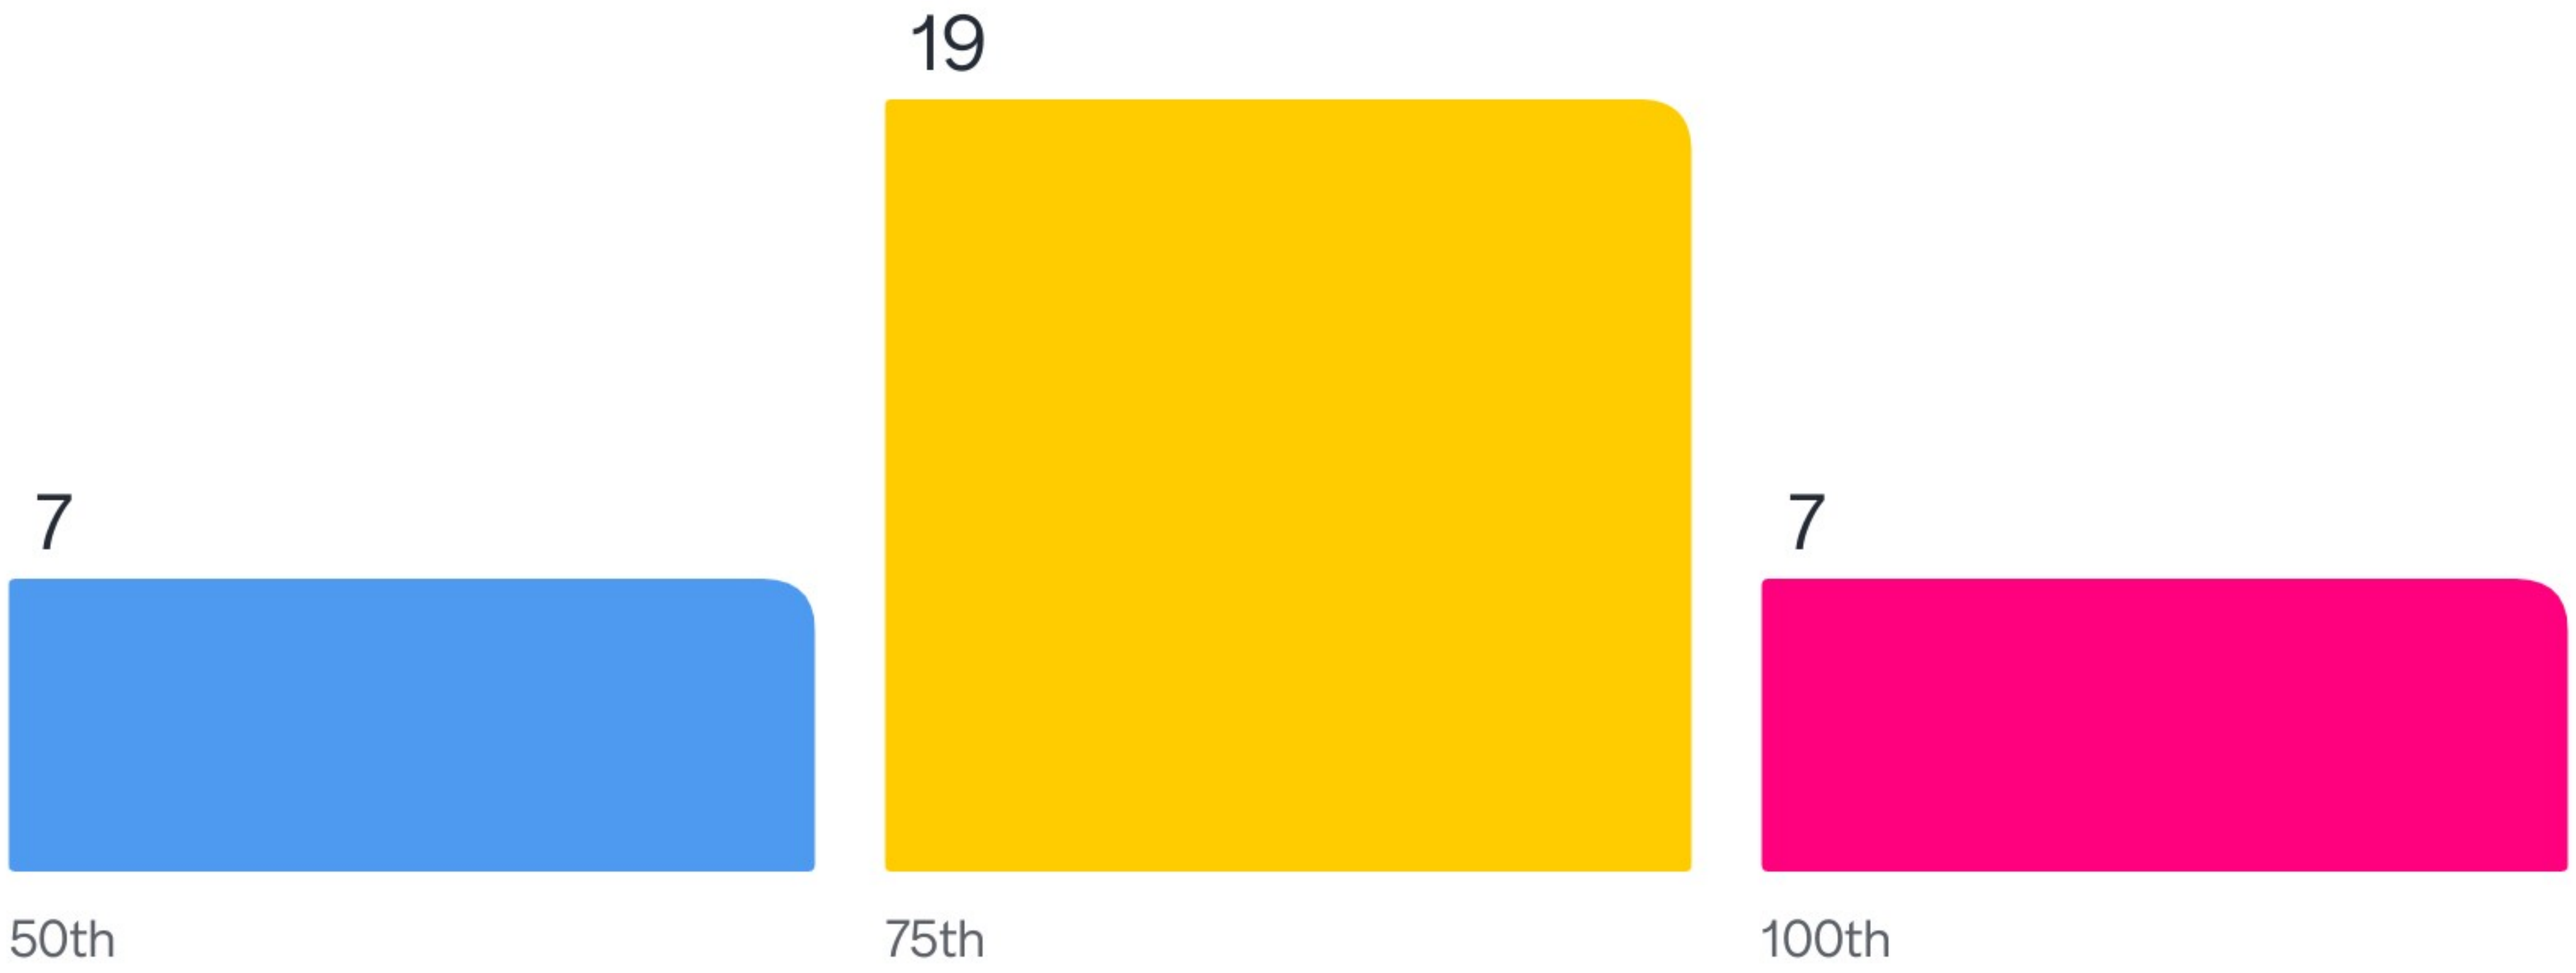

What is the emblem of the Chinese Communist Party?

17

Red dragon

1

Blue moon

13

Hammer and sickle

Which position is de "de facto" highest ranking political position in China?

After Meo Ze Dong how long were General Secretaries of the CCP typically elected?

Which one is the biggest parliament in the world?

Which anniversary of the Chinese Revolution was celebrated on 1st October 2024?