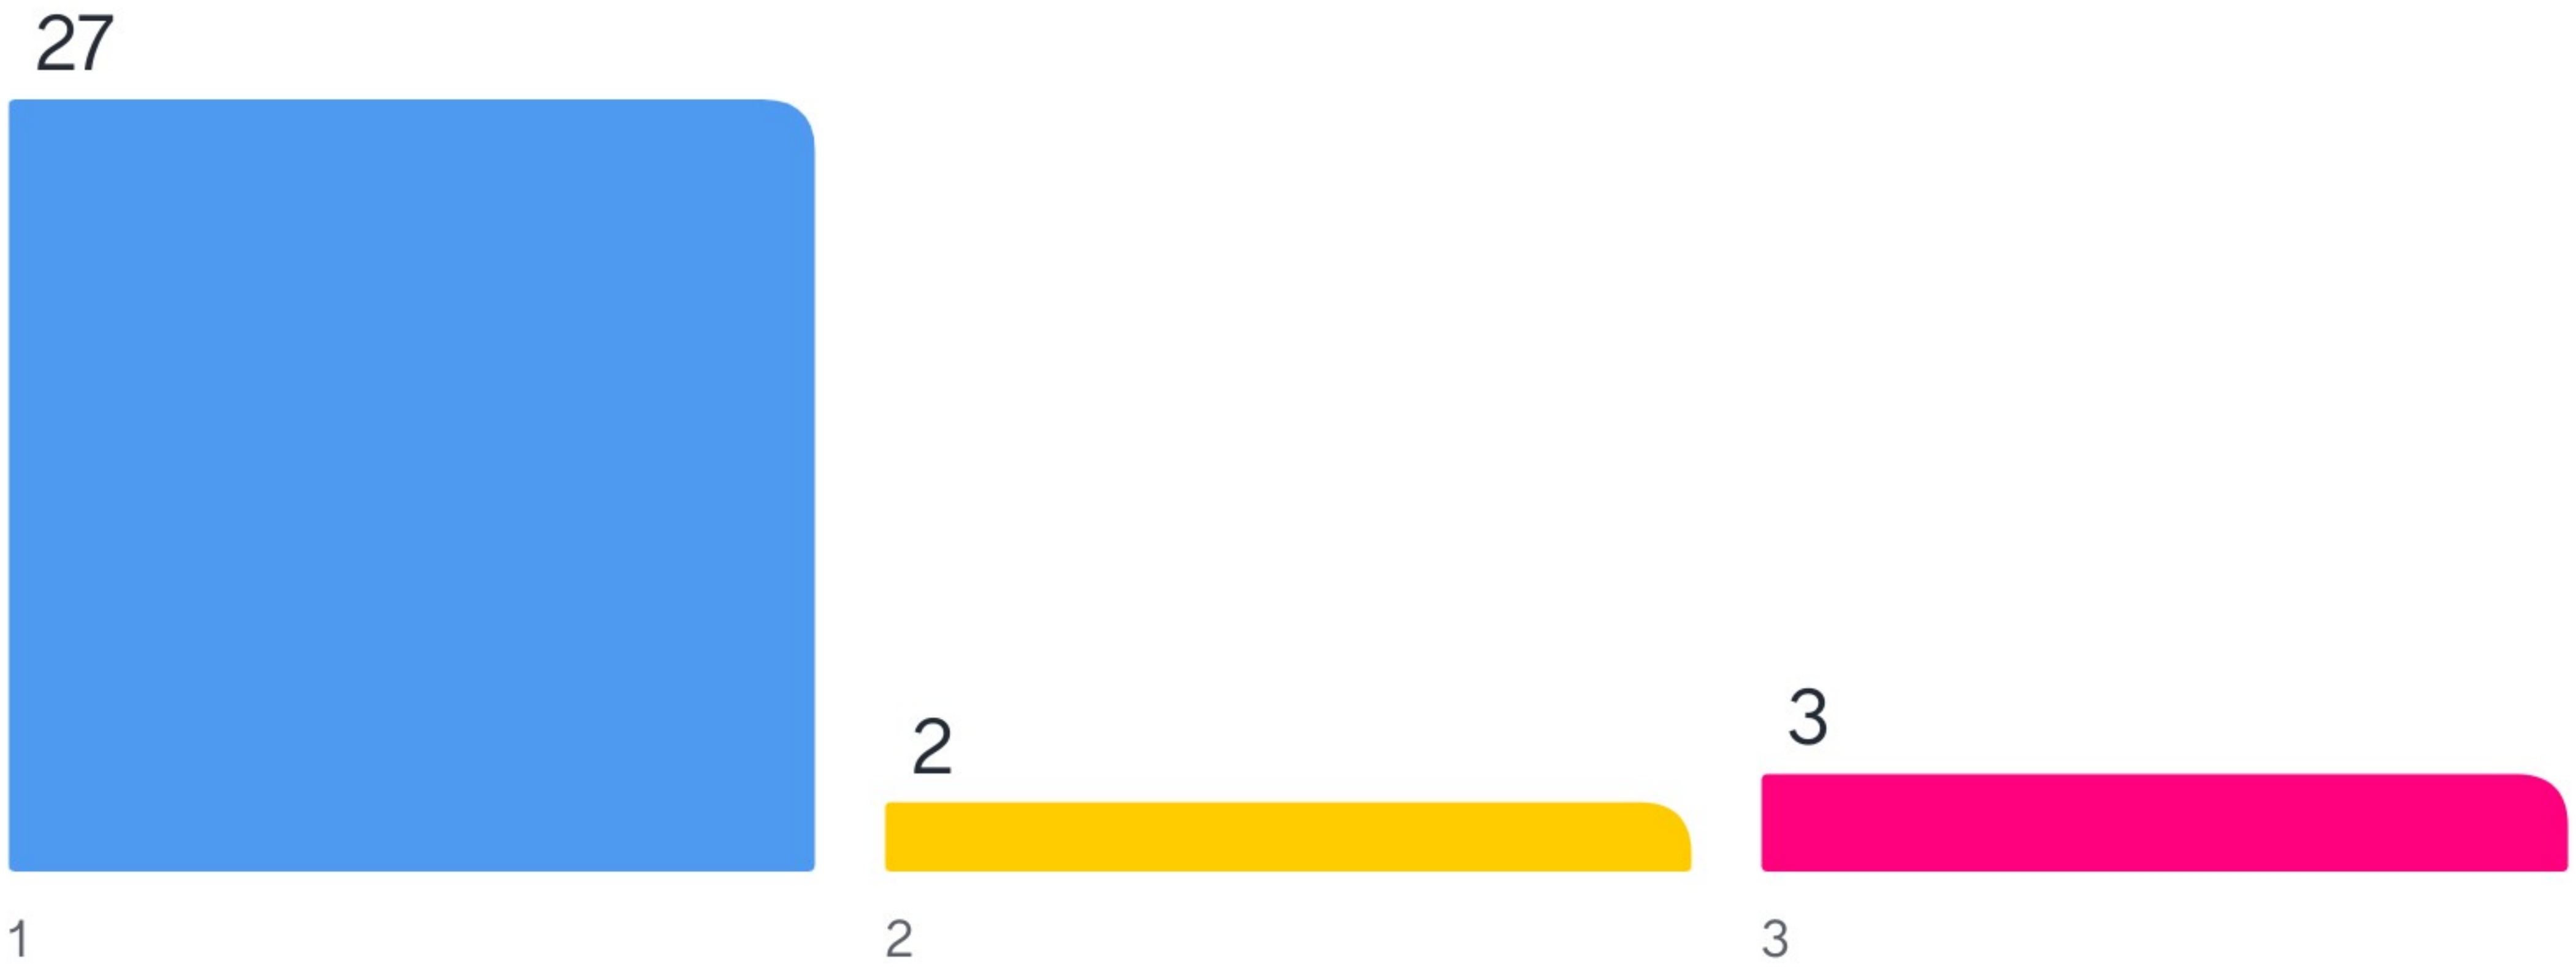

Officially how many children were Chinese families allowed to have between 1980 and 2016?