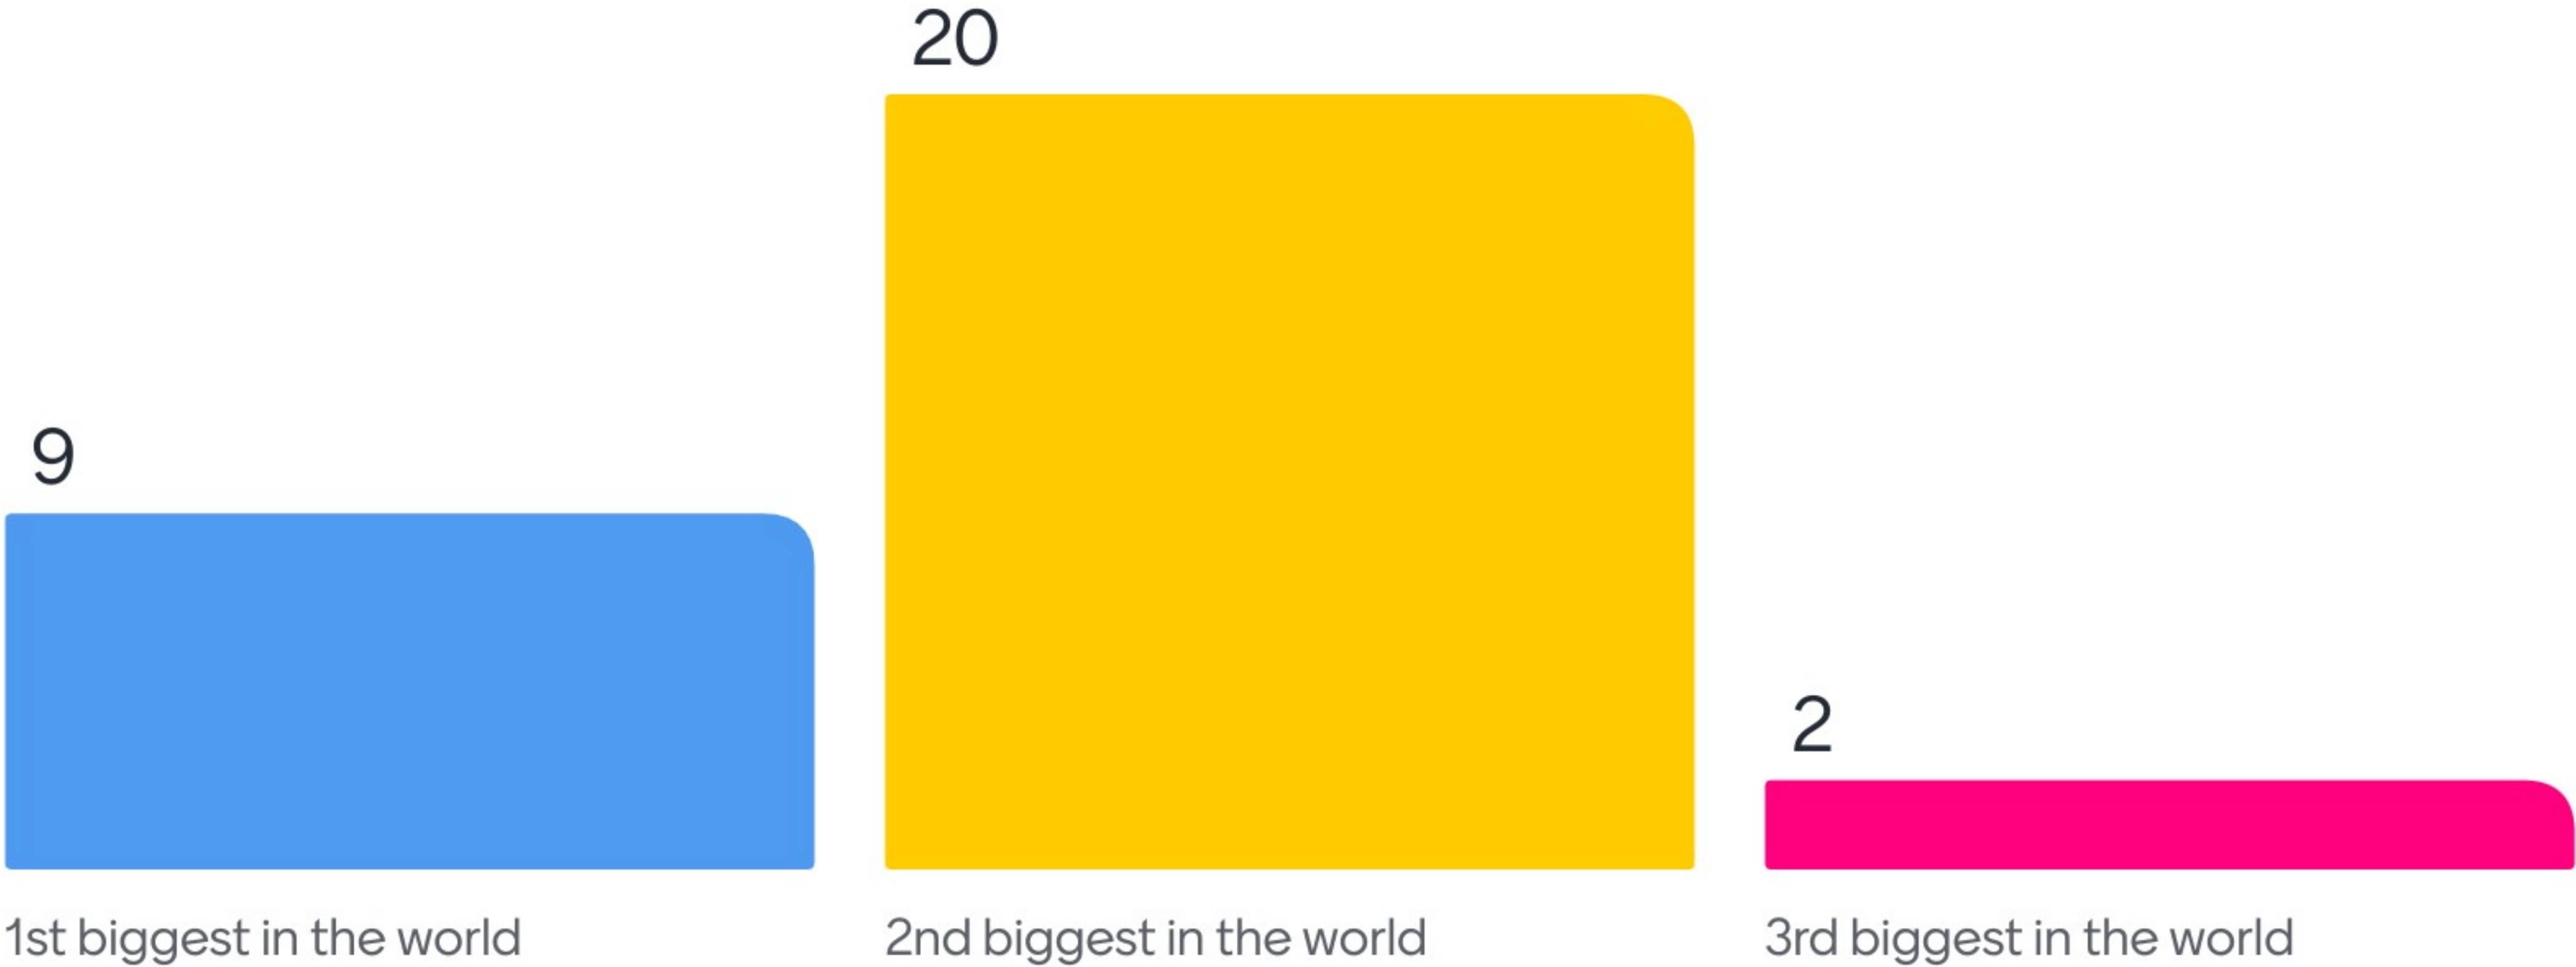

What is the emblem of the Chinese Communist Party?

17

Red dragon

1

Blue moon

13

Hammer and sickle

Which position is de "de facto" highest ranking political position in China?

After Meo Ze Dong how long were General Secretaries of the CCP typically elected?

Which one is the biggest parliament in the world?

Which anniversary of the Chinese Revolution was celebrated on 1st October 2024?

How big is currently the Chinese economy?

How is the trade balance in goods between the EU and China?

Officially how many children were Chinese families allowed to have between 1980 and 2016?

Now time for questions and discussion - F2F or here online