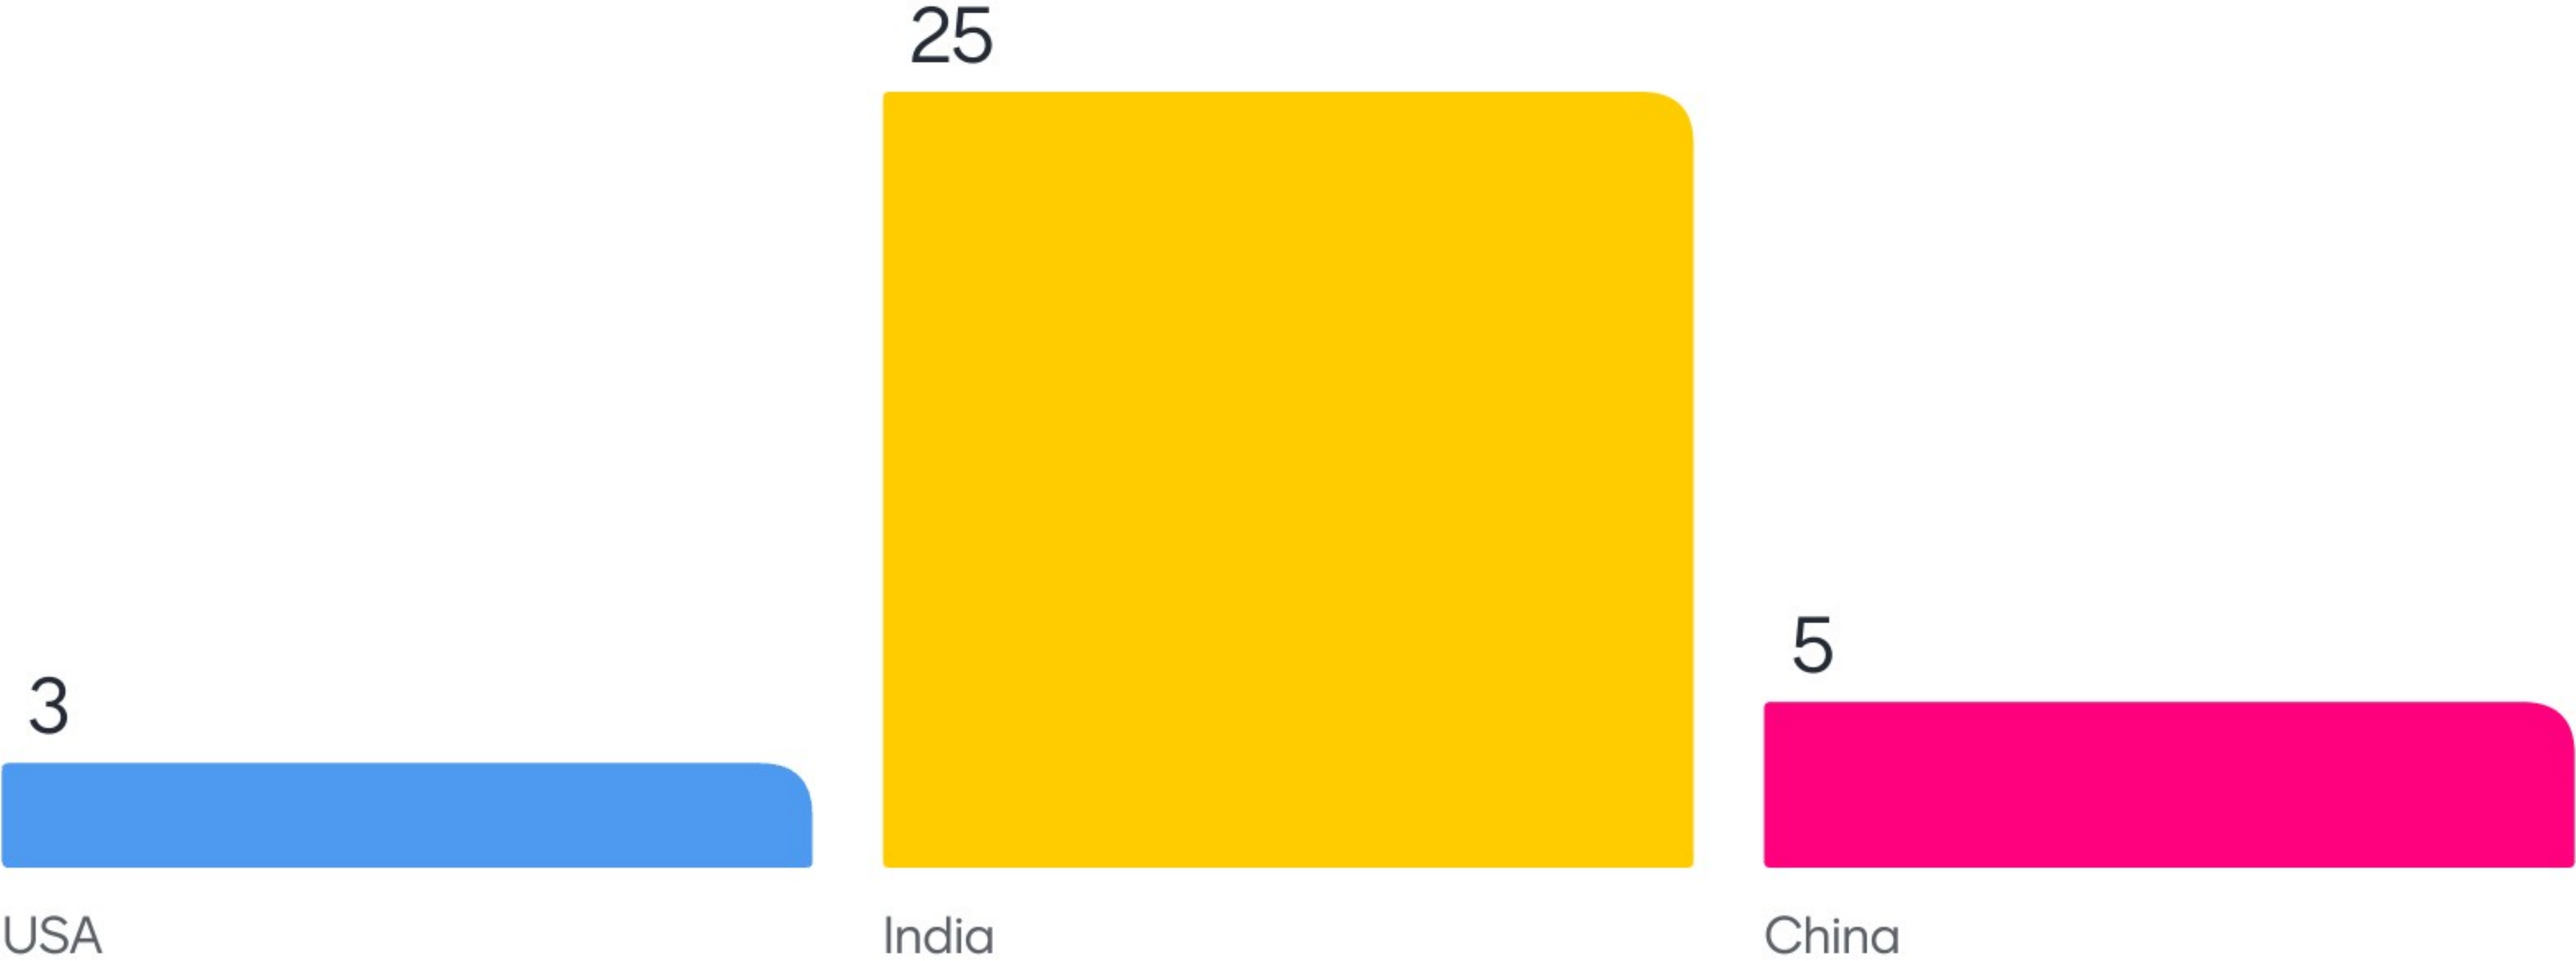

What is the emblem of the Chinese Communist Party?

17

Red dragon

1

Blue moon

13

Hammer and sickle

Which position is de "de facto" highest ranking political position in China?

After Meo Ze Dong how long were General Secretaries of the CCP typically elected?

Which one is the biggest parliament in the world?

Which anniversary of the Chinese Revolution was celebrated on 1st October 2024?

How big is currently the Chinese economy?

How is the trade balance in goods between the EU and China?

Officially how many children were Chinese families allowed to have between 1980 and 2016?

Now time for questions and discussion - F2F or here online